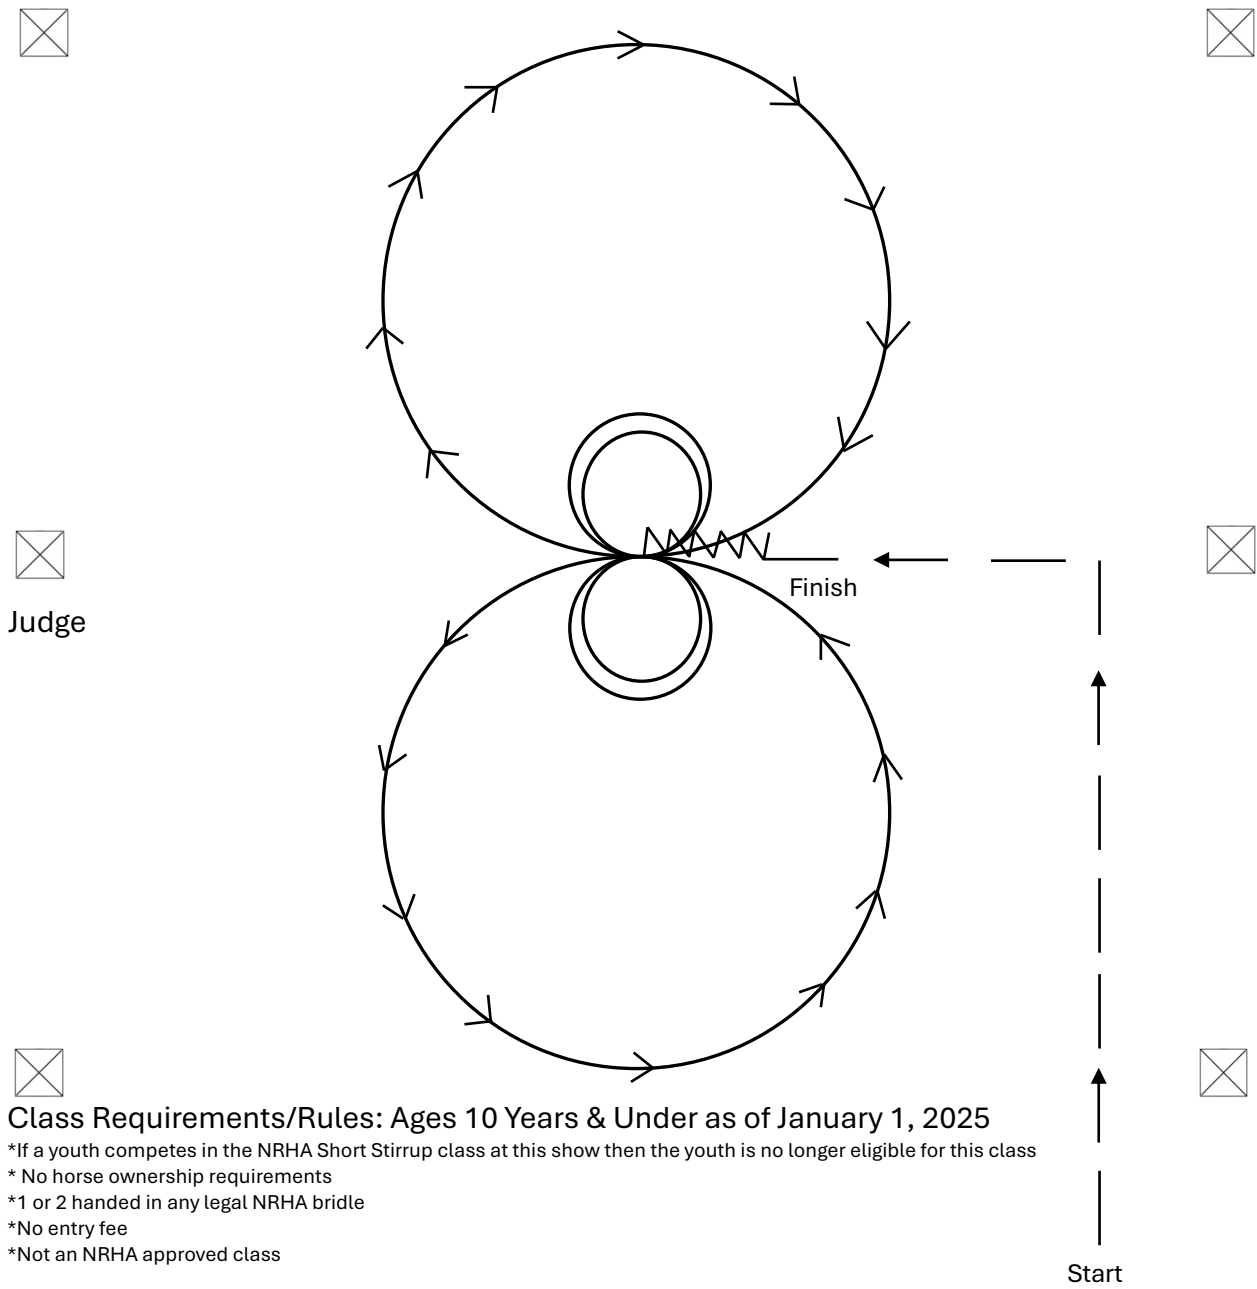

WCRHA AFFILIATE #1 – REIN IN THE NEW YEAR
SATURDAY, JANUARY 18TH 2025
WALK/TROT PATTERN – CLASS #18

WCRHA Walk/Trot Reining for Ages 10 & Under Pattern

1. Walk or trot to the center of the arena facing the judge.
2. Trot one circle (any size) to the right and stop in the center.
3. Complete two spins to the right.
4. Trot one circle (any size) to the left and stop in the center.
5. Complete two spins to the left.
6. Back up.

Pattern Complete

Class Requirements/Rules: Ages 10 Years & Under as of January 1, 2025

- *If a youth competes in the NRHA Short Stirrup class at this show then the youth is no longer eligible for this class
- * No horse ownership requirements
- *1 or 2 handed in any legal NRHA bridle
- *No entry fee
- *Not an NRHA approved class